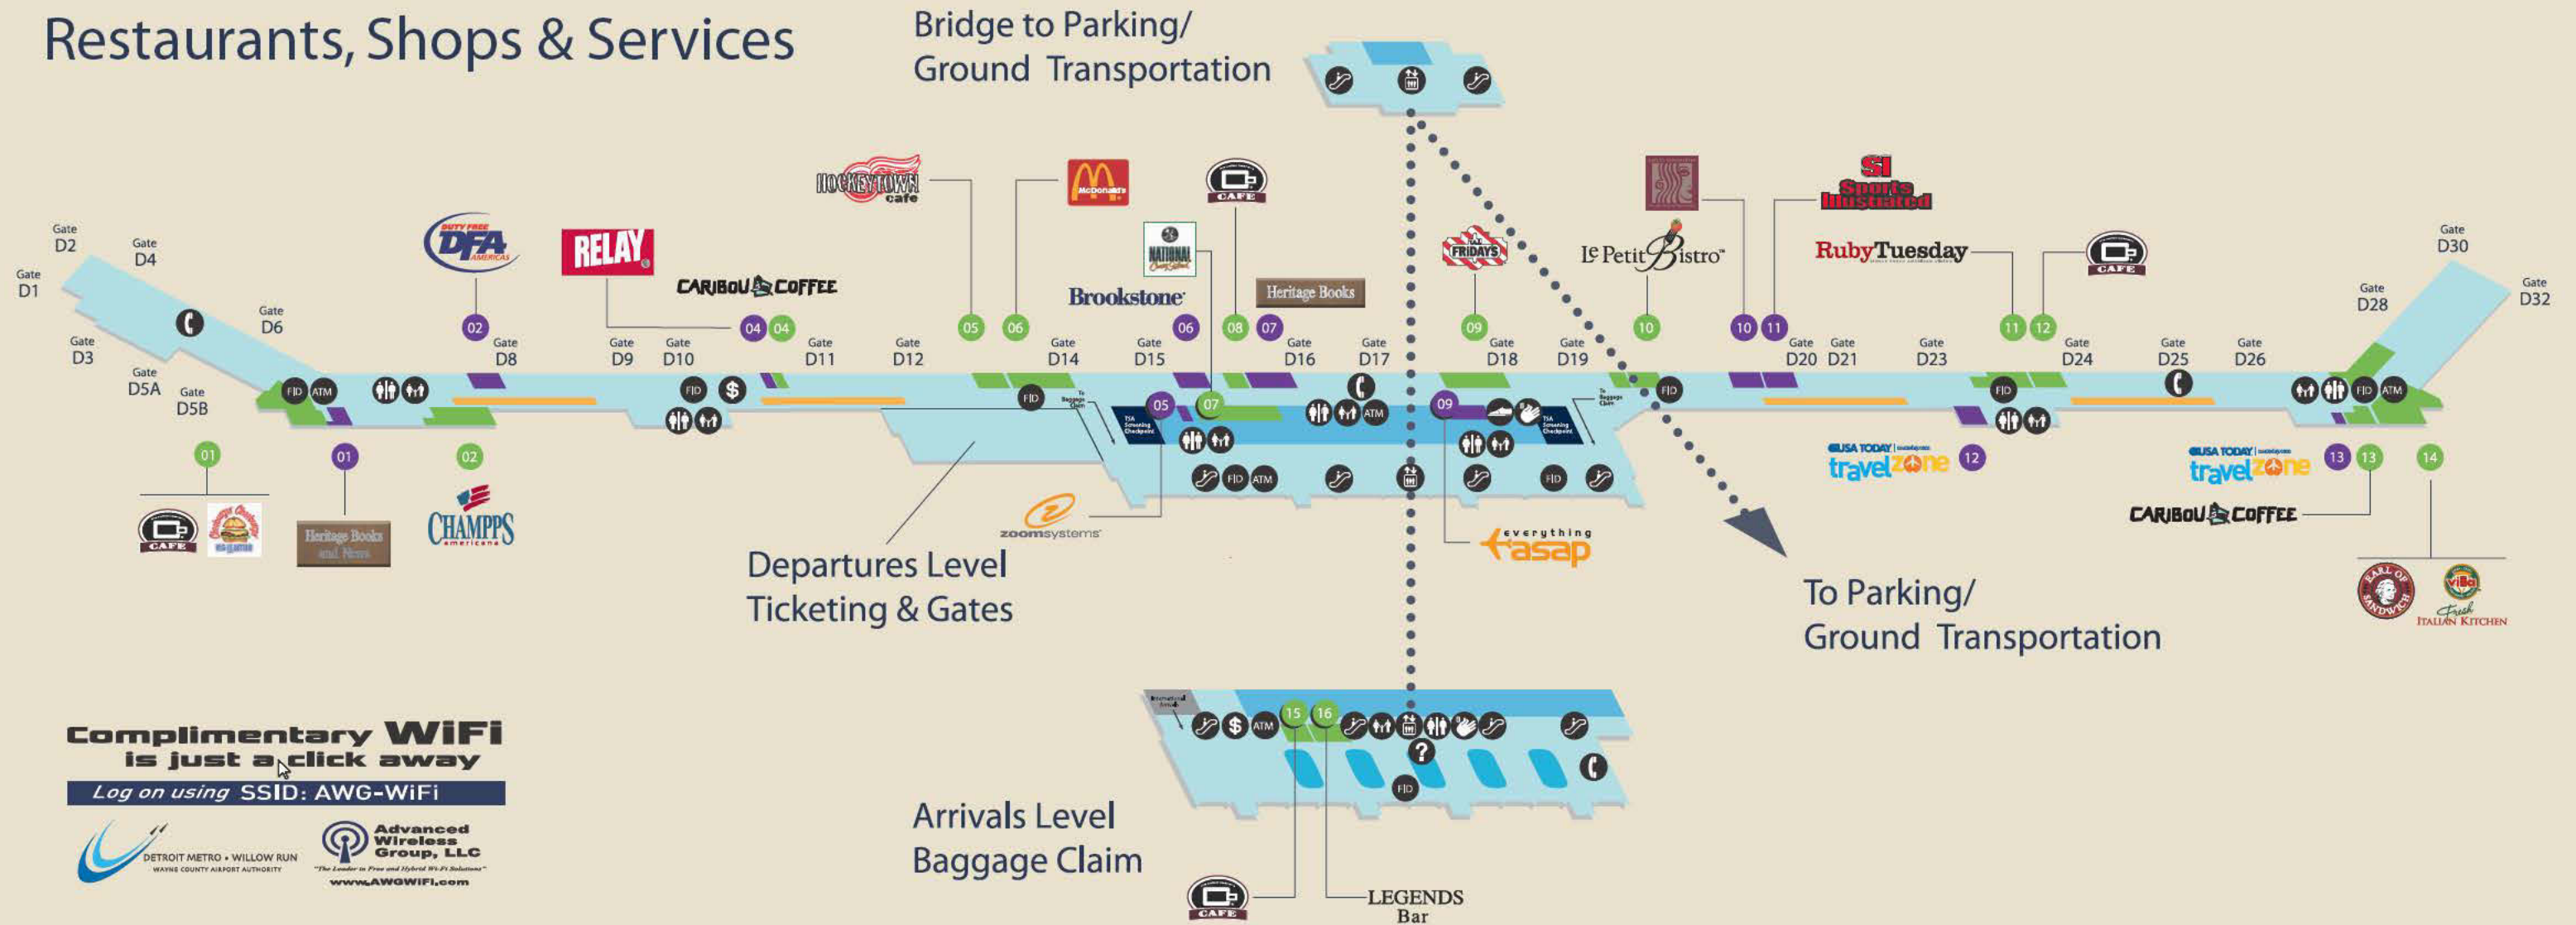

# North Terminal

## Restaurants, Shops & Services

**Complimentary WiFi**  
is just a click away  
Log on using SSID: AWG-WiFi

DETROIT METRO • WILLOW RUN  
WAYNE COUNTY AIRPORT AUTHORITY

Advanced Wireless Group, LLC  
"The Leader in Free and Hybrid Wi-Fi Solutions"  
www.AWGWiFi.com

### FOOD & BEVERAGE

Table Service    Alcohol

- 01 Cheeburger Cheeburger
- 01 Coffee Beanery Café
- 02 CHAMPPS
- 04 CARIBOU COFFEE
- 05 Hockeytown Café
- 06 McDonald's
- 07 National Coney Island
- 08 Coffee Beanery Café
- 09 T.G.I. Friday's
- 10 I&P Petit Bistro
- 11 Ruby Tuesday
- 12 Coffee Beanery Café
- 13 CARIBOU COFFEE
- 14 Earl of Sandwich
- 14 Villa Pizza Fresh Italian Kitchen
- 15 Coffee Beanery Café
- 16 LEGENDS Bar

### SERVICES

- Family Restrooms
- Men's Restrooms
- Women's Restrooms
- Payphones
- Shoeshine
- ATM Automated Teller Machine
- Foreign Currency Exchange
- Vending Machines
- Information
- Flight Information Displays