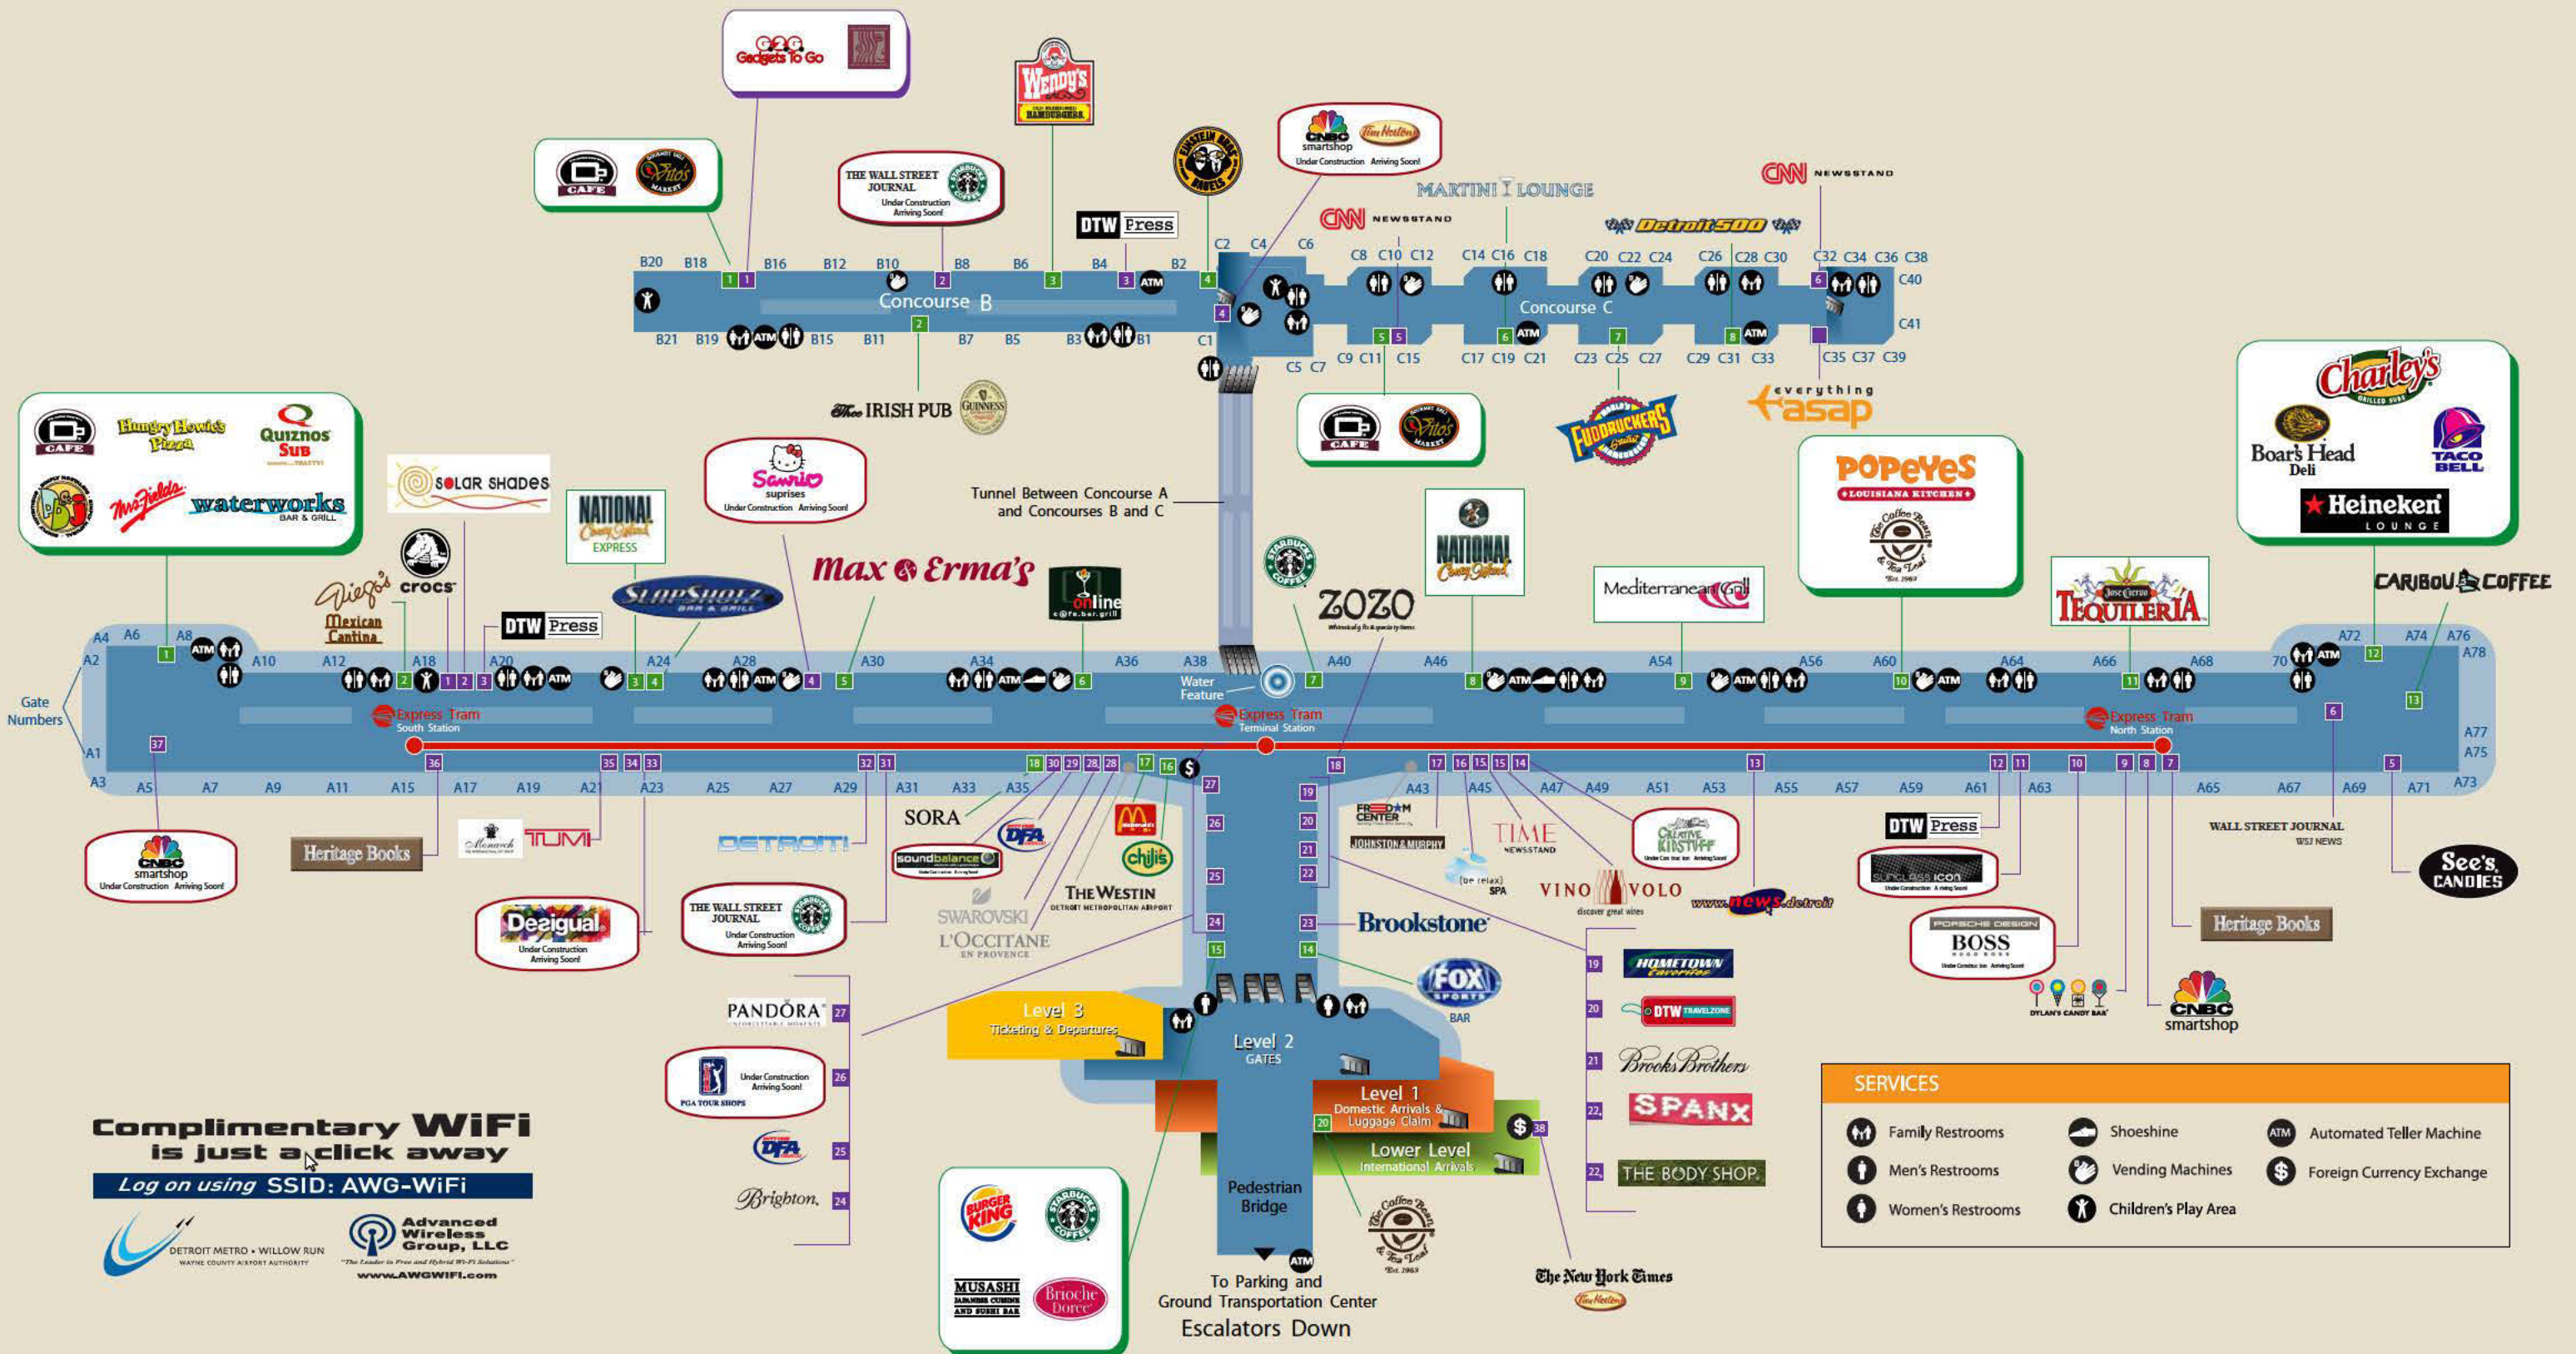

McNamara Terminal

Restaurants, Shops & Services

Complimentary WiFi
is just a click away
Log on using SSID: AWG-WiFi